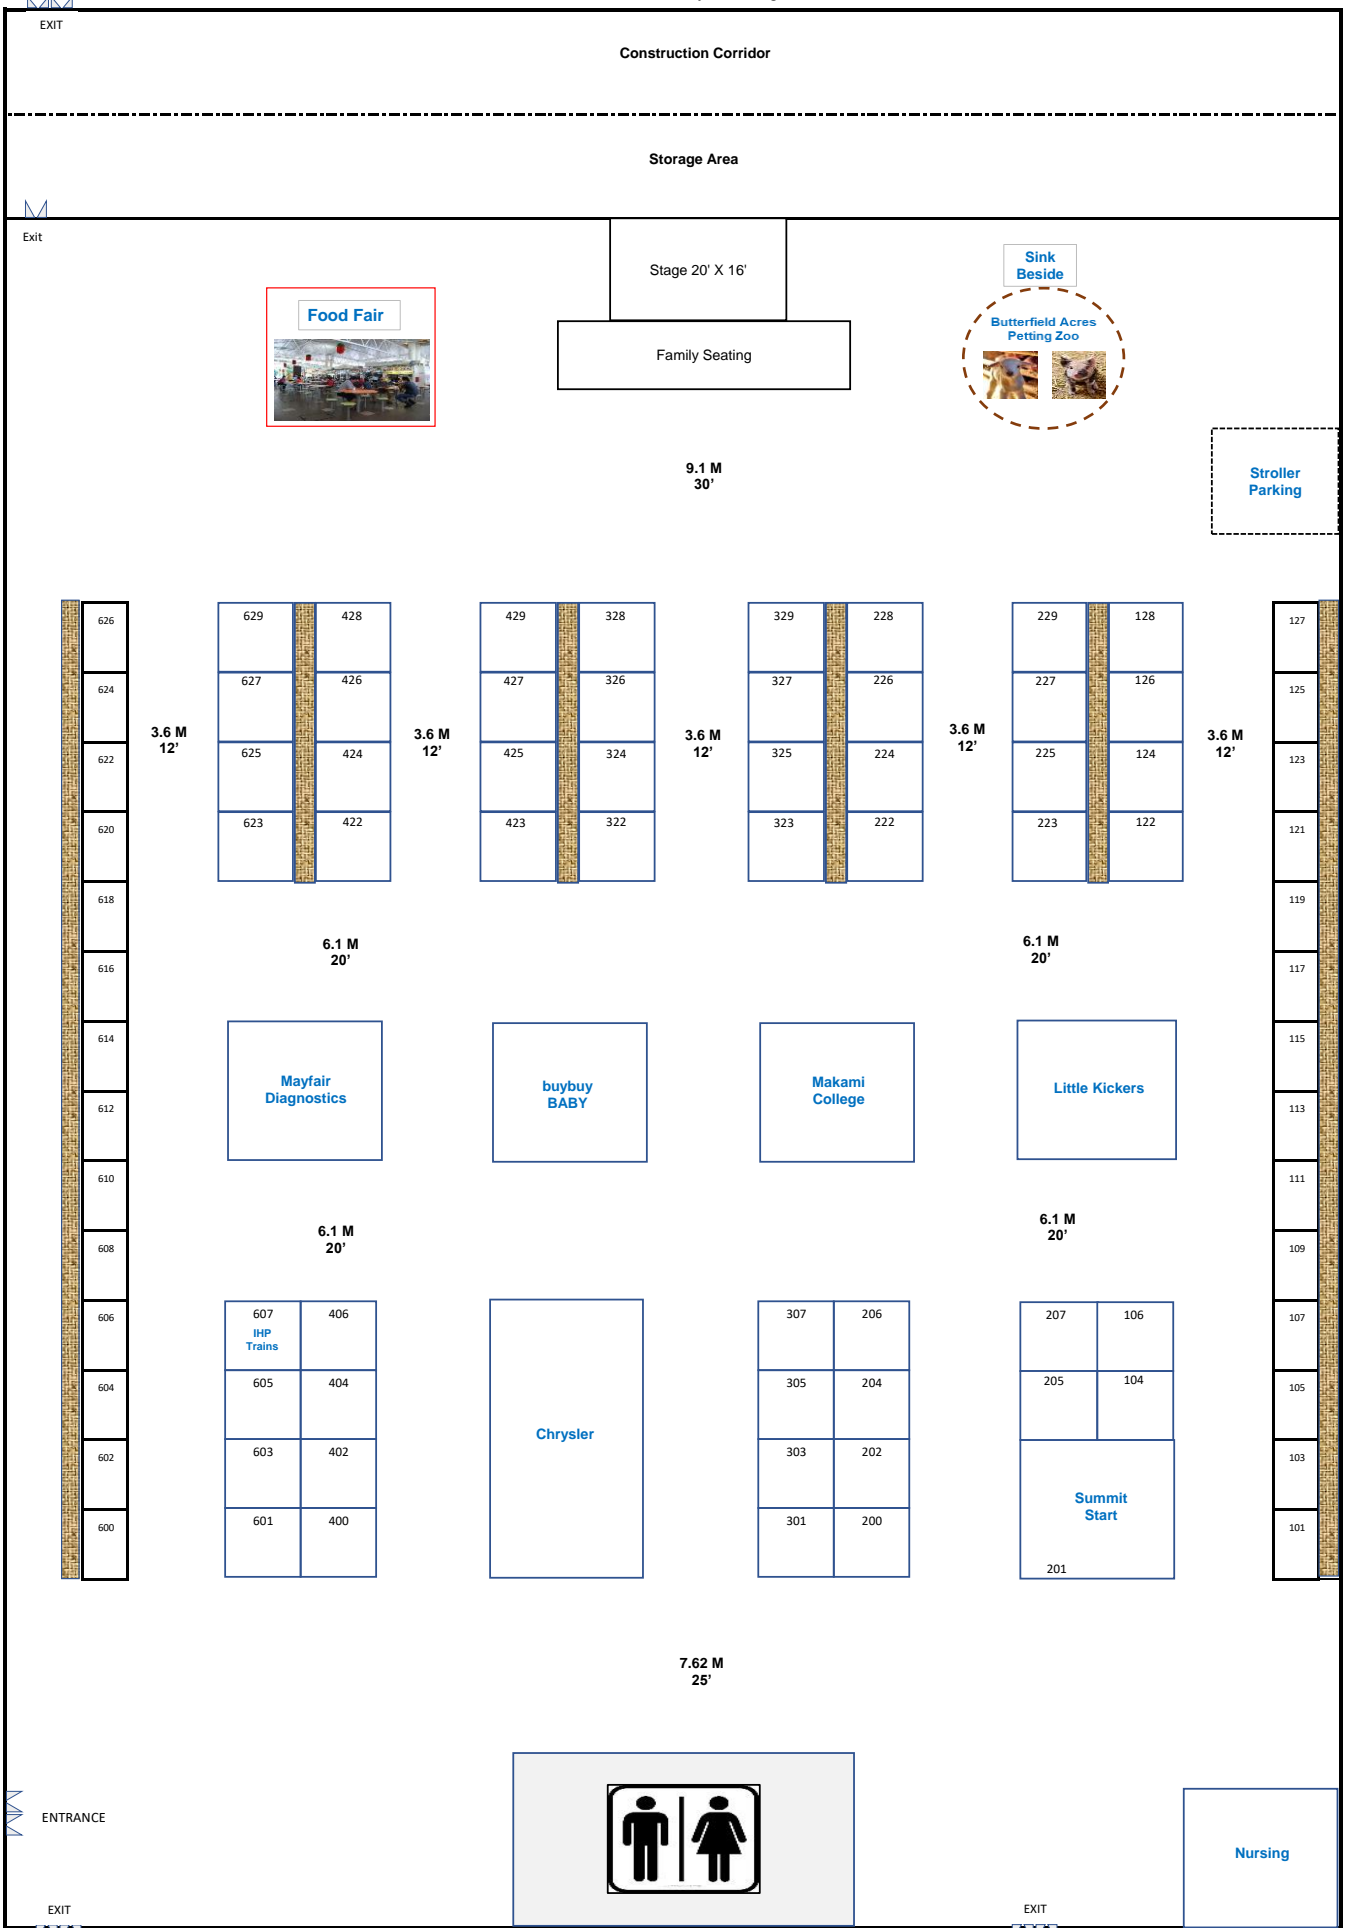

**Baby & Tot Show
Spring 2021 – Hall B**
Floor Plan Subject To Change

Construction Corridor

Storage Area

Exit

Food Fair

Stage 20' X 16'

Family Seating

Sink
Beside

Butterfield Acres
Petting Zoo

Stroller
Parking

9.1 M
30'

626
624
622
620
618
616
614
612
610
608
606
604
602
600

3.6 M
12'

629	428
627	426
625	424
623	422

3.6 M
12'

429	328
427	326
425	324
423	322

3.6 M
12'

329	228
327	226
325	224
323	222

3.6 M
12'

229	128
227	126
225	124
223	122

3.6 M
12'

127
125
123
121
119
117
115
113
111
109
107
105
103
101

6.1 M
20'

Mayfair
Diagnostics

207	106
205	104
Summit Start	
201	

7.62 M
25'

Nursing

ENTRANCE

EXIT

EXIT